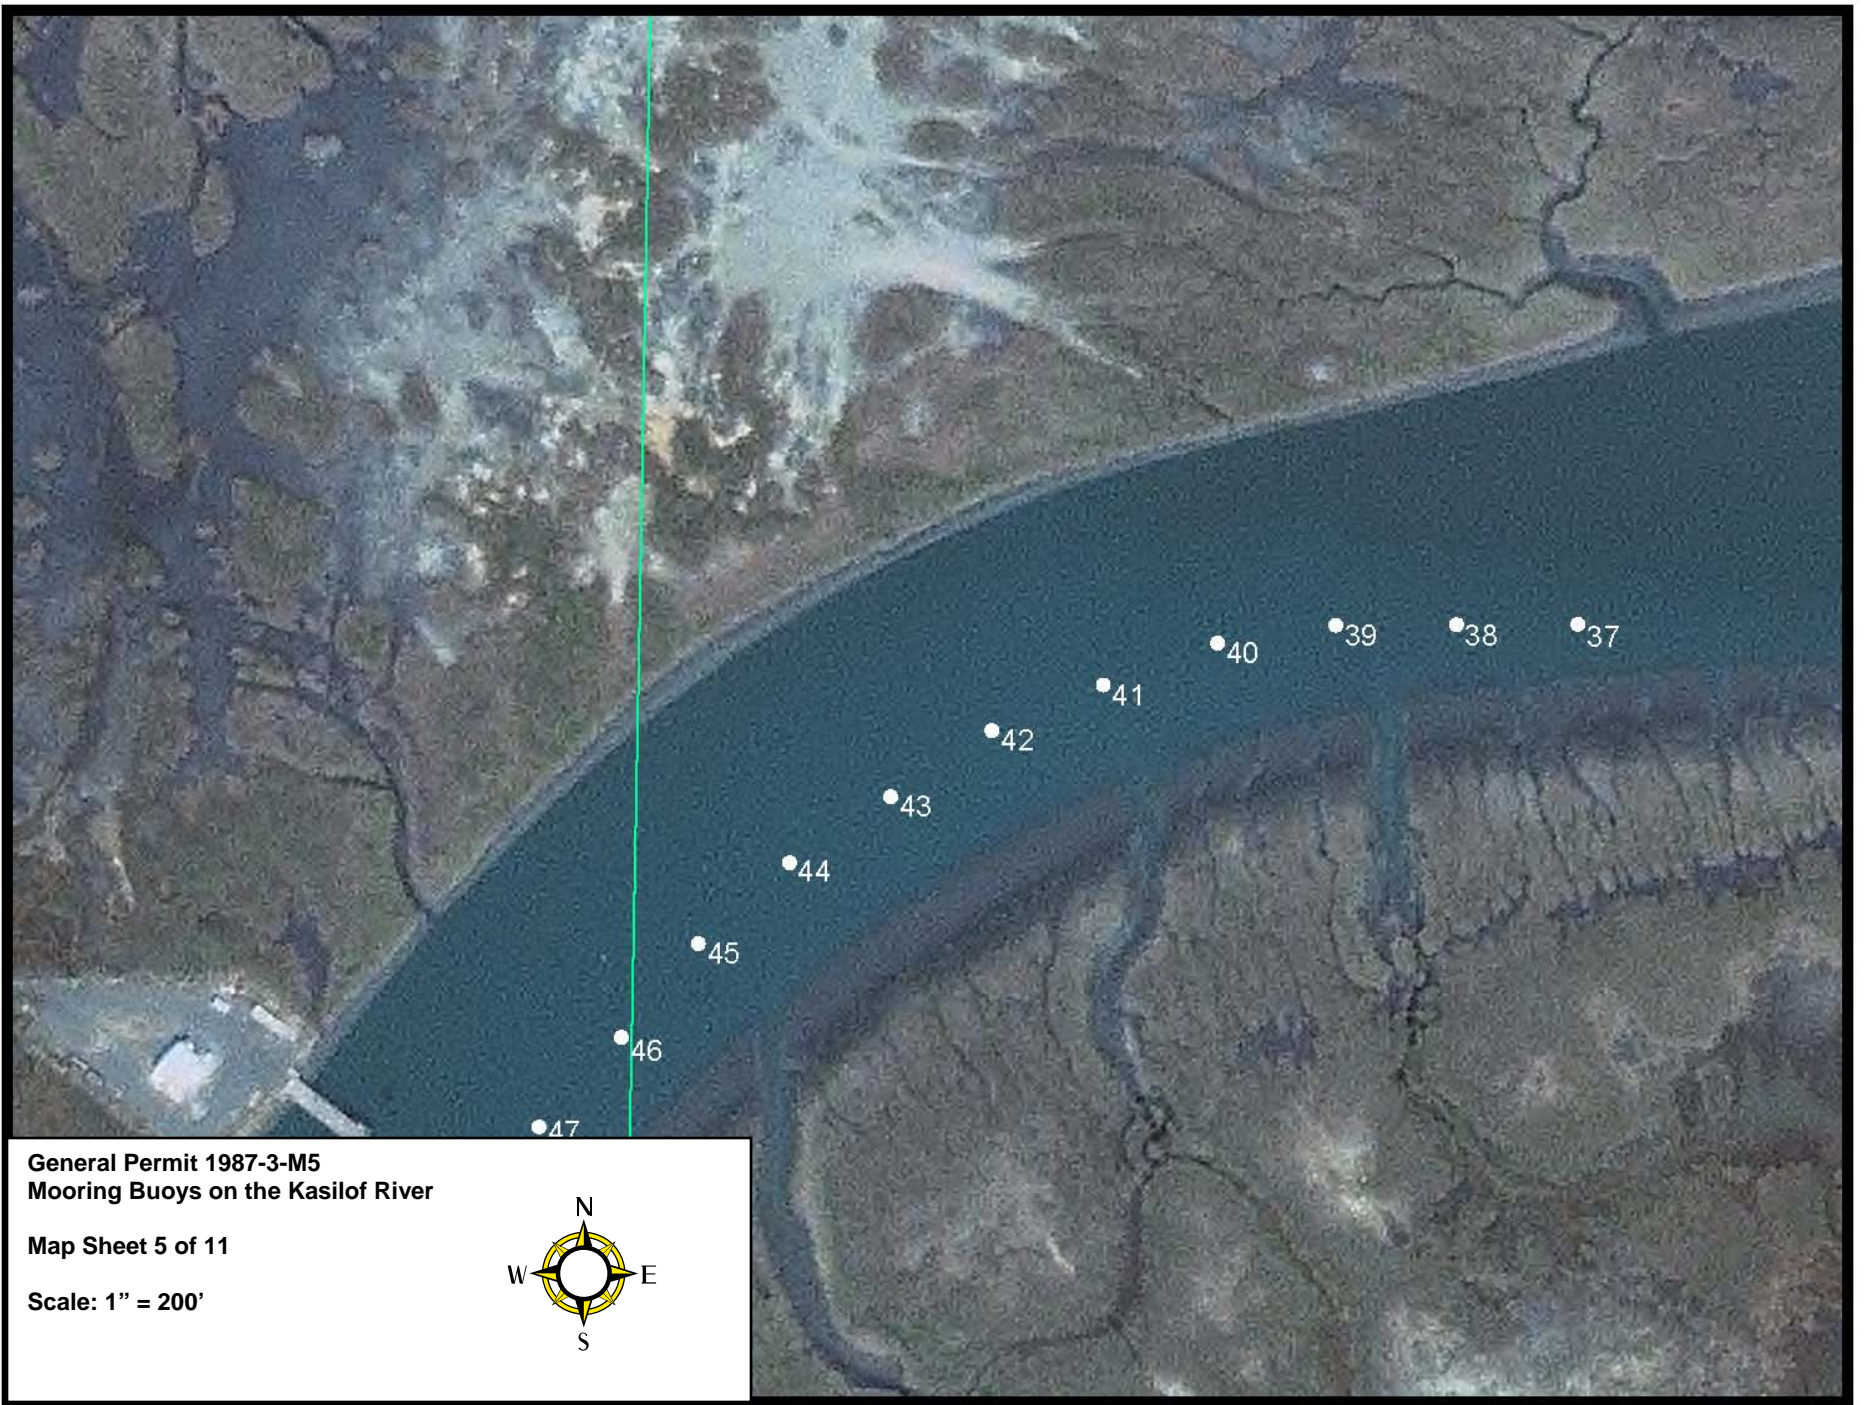

General Permit 1987-3-M5
Mooring Buoys on the Kasilof River

Map Sheet 1 of 11

Scale: 1" = 200'

General Permit 1987-3-M5
Mooring Buoys on the Kasilof River

Map Sheet 2 of 11

Scale: 1" = 200'

**General Permit 1987-3-M5
Mooring Buoys on the Kasilof River**

Map Sheet 3 of 11

Scale: 1" = 200'

General Permit 1987-3-M5
Mooring Buoys on the Kasilof River

Map Sheet 4 of 11

Scale: 1" = 200'

General Permit 1987-3-M5
Mooring Buoys on the Kasilof River

Map Sheet 5 of 11

Scale: 1" = 200'

General Permit 1987-3-M5
Mooring Buoys on the Kasilof River

Map Sheet 6 of 11

Scale: 1" = 200'

General Permit 1987-3-M5
Mooring Buoys on the Kasilof River

Map Sheet 7 of 11

Scale: 1" = 200'

Map Sheet 11 of 11

Scale: 1" = 200'