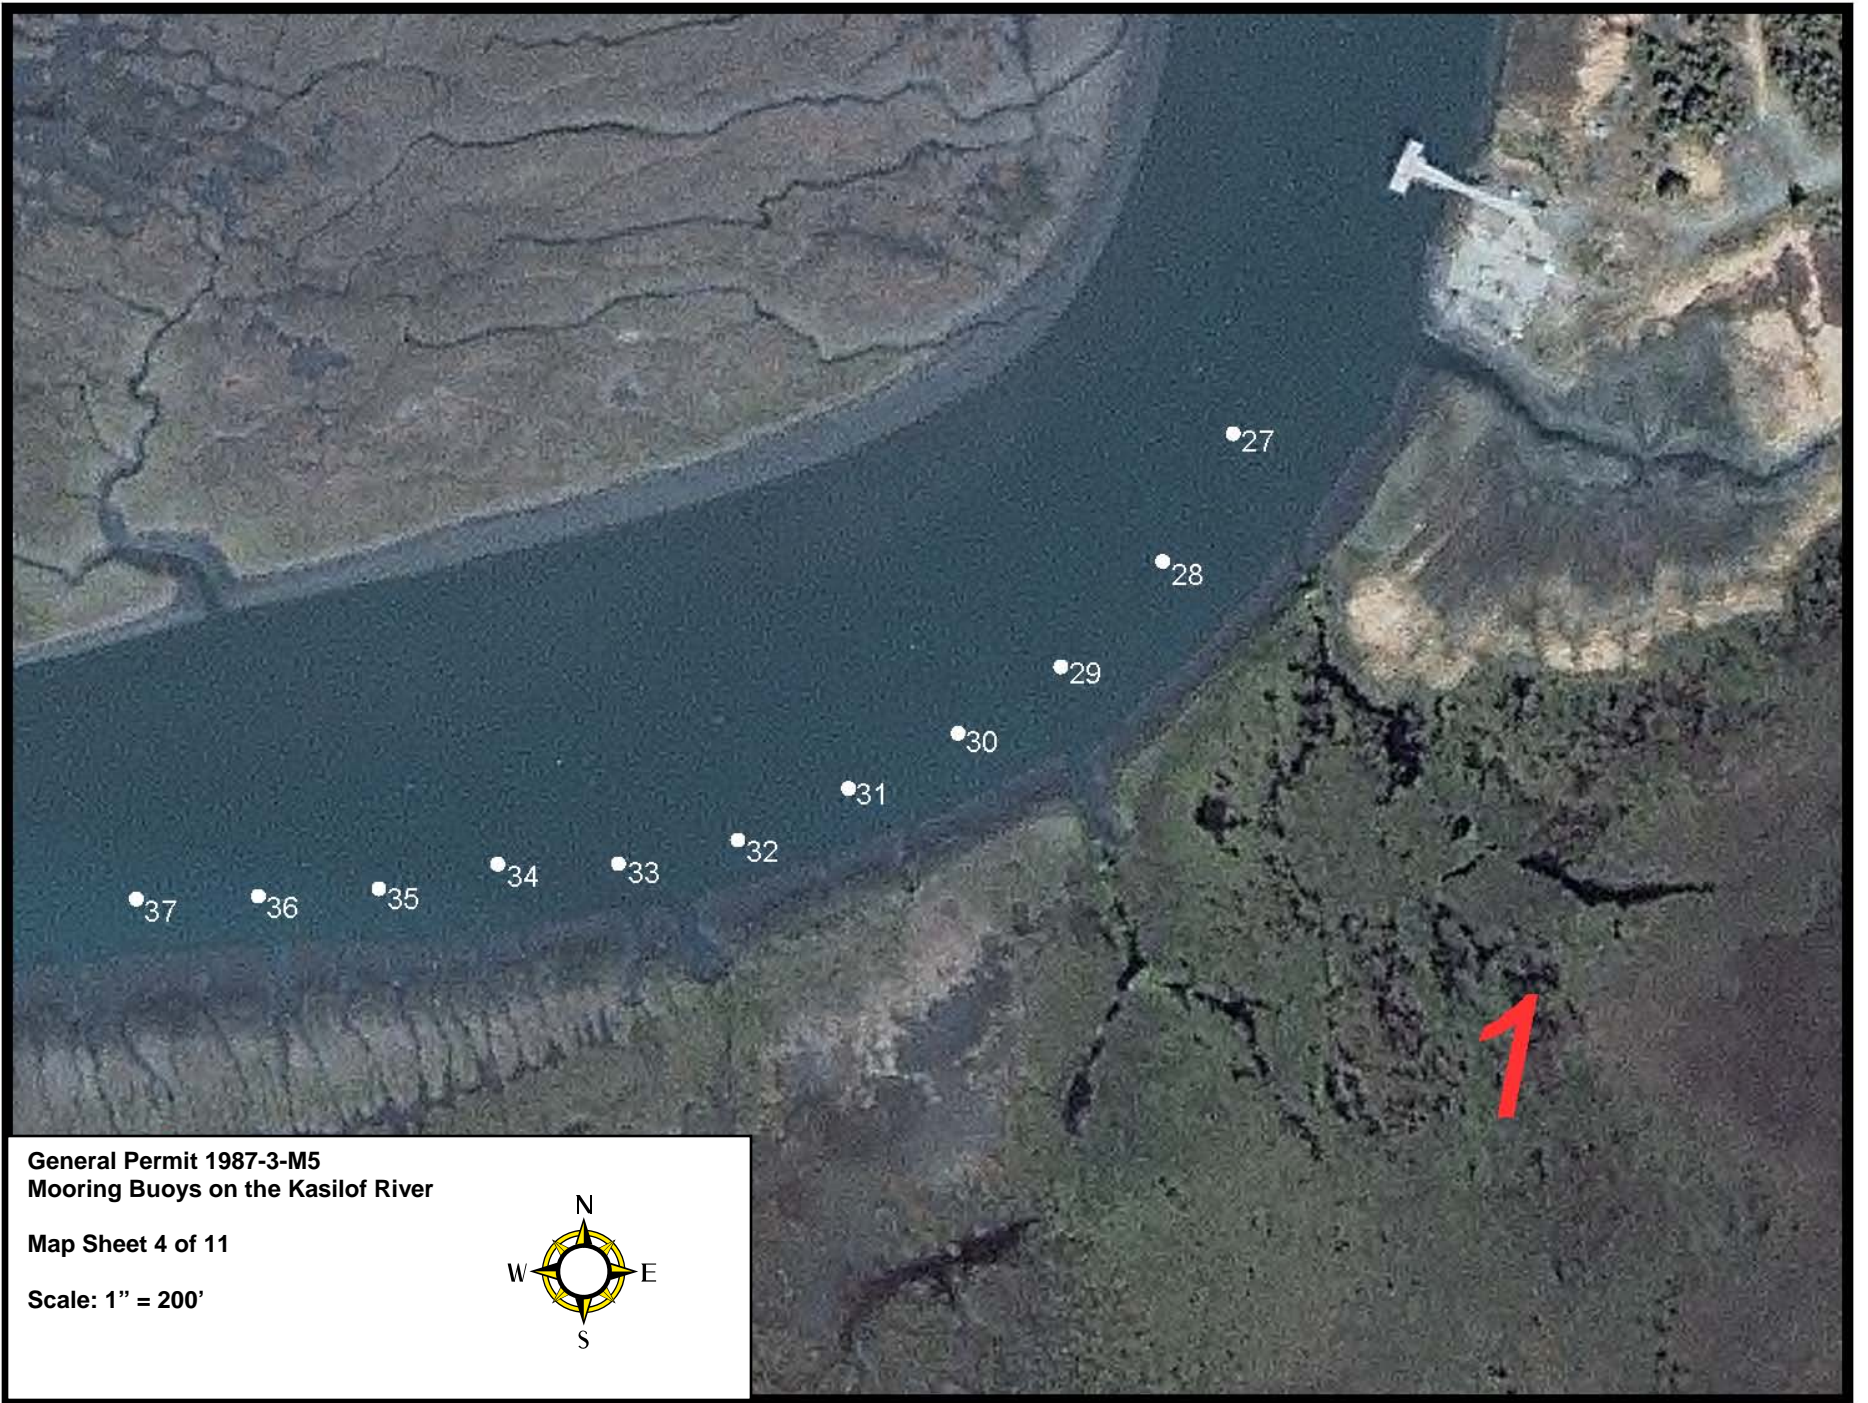

General Permit 1987-3-M5
Mooring Buoys on the Kasilof River

Map Sheet 1 of 11

Scale: 1" = 200'

General Permit 1987-3-M5
Mooring Buoys on the Kasilof River

Map Sheet 2 of 11

Scale: 1" = 200'

**General Permit 1987-3-M5
Mooring Buoys on the Kasilof River**

Map Sheet 3 of 11

Scale: 1" = 200'

General Permit 1987-3-M5
Mooring Buoys on the Kasilof River

Map Sheet 4 of 11

Scale: 1" = 200'

General Permit 1987-3-M5
Mooring Buoys on the Kasilof River

Map Sheet 5 of 11

Scale: 1" = 200'

General Permit 1987-3-M5
Mooring Buoys on the Kasilof River

Map Sheet 6 of 11

Scale: 1" = 200'

General Permit 1987-3-M5
Mooring Buoys on the Kasilof River

Map Sheet 7 of 11

Scale: 1" = 200'

Map Sheet 11 of 11

Scale: 1" = 200'