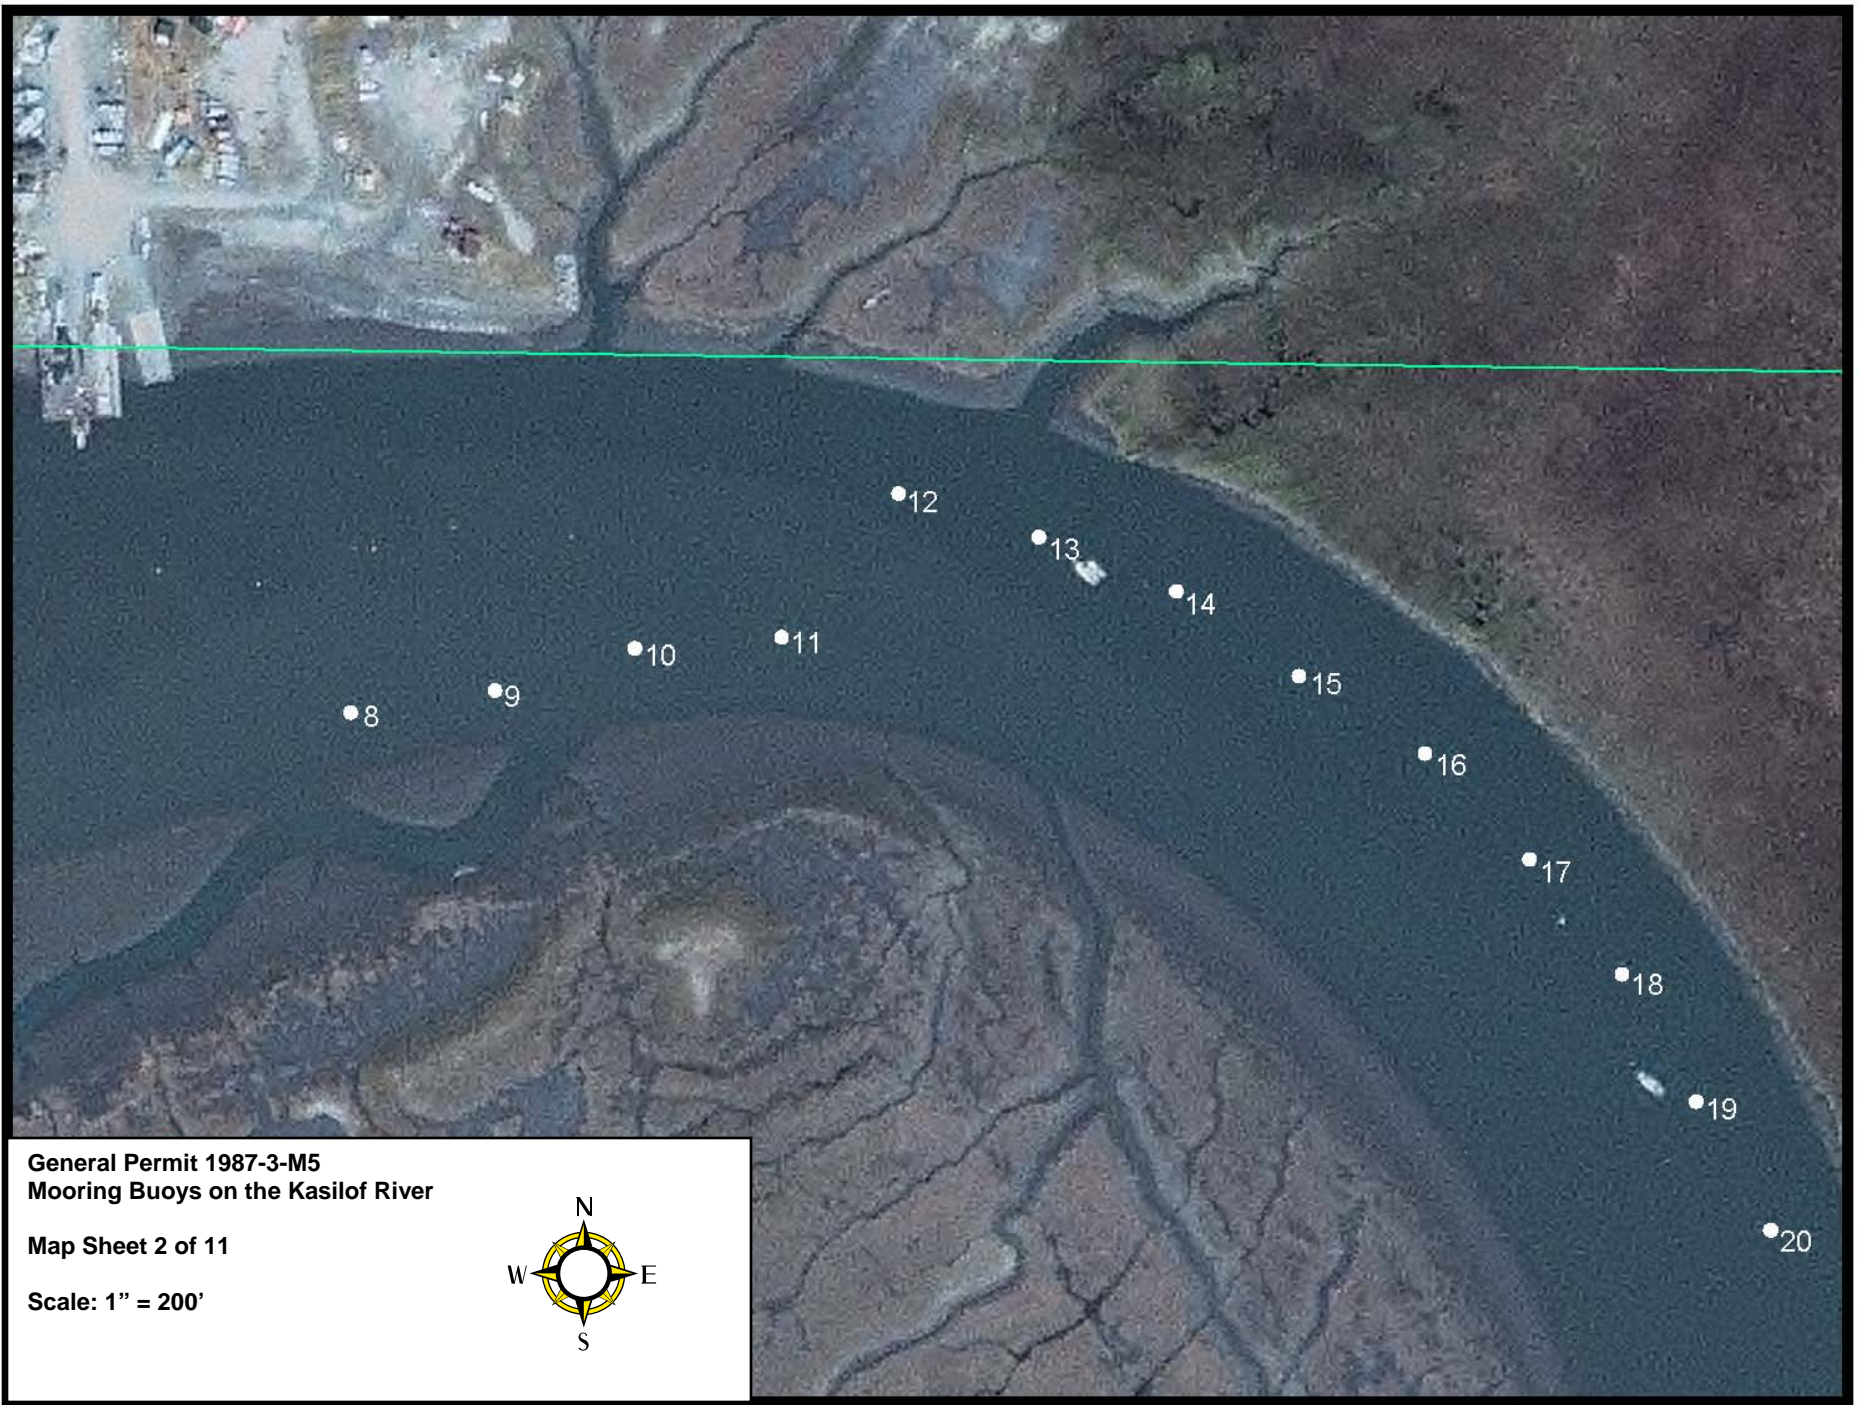

General Permit 1987-3-M5
Mooring Buoys on the Kasilof River

Map Sheet 1 of 11

Scale: 1" = 200'

General Permit 1987-3-M5
Mooring Buoys on the Kasilof River

Map Sheet 2 of 11

Scale: 1" = 200'

**General Permit 1987-3-M5
Mooring Buoys on the Kasilof River**

Map Sheet 3 of 11

Scale: 1" = 200'

General Permit 1987-3-M5
Mooring Buoys on the Kasilof River

Map Sheet 4 of 11

Scale: 1" = 200'

General Permit 1987-3-M5
Mooring Buoys on the Kasilof River

Map Sheet 5 of 11

Scale: 1" = 200'

General Permit 1987-3-M5
Mooring Buoys on the Kasilof River

Map Sheet 6 of 11

Scale: 1" = 200'

General Permit 1987-3-M5
Mooring Buoys on the Kasilof River

Map Sheet 7 of 11

Scale: 1" = 200'

Map Sheet 11 of 11

Scale: 1" = 200'