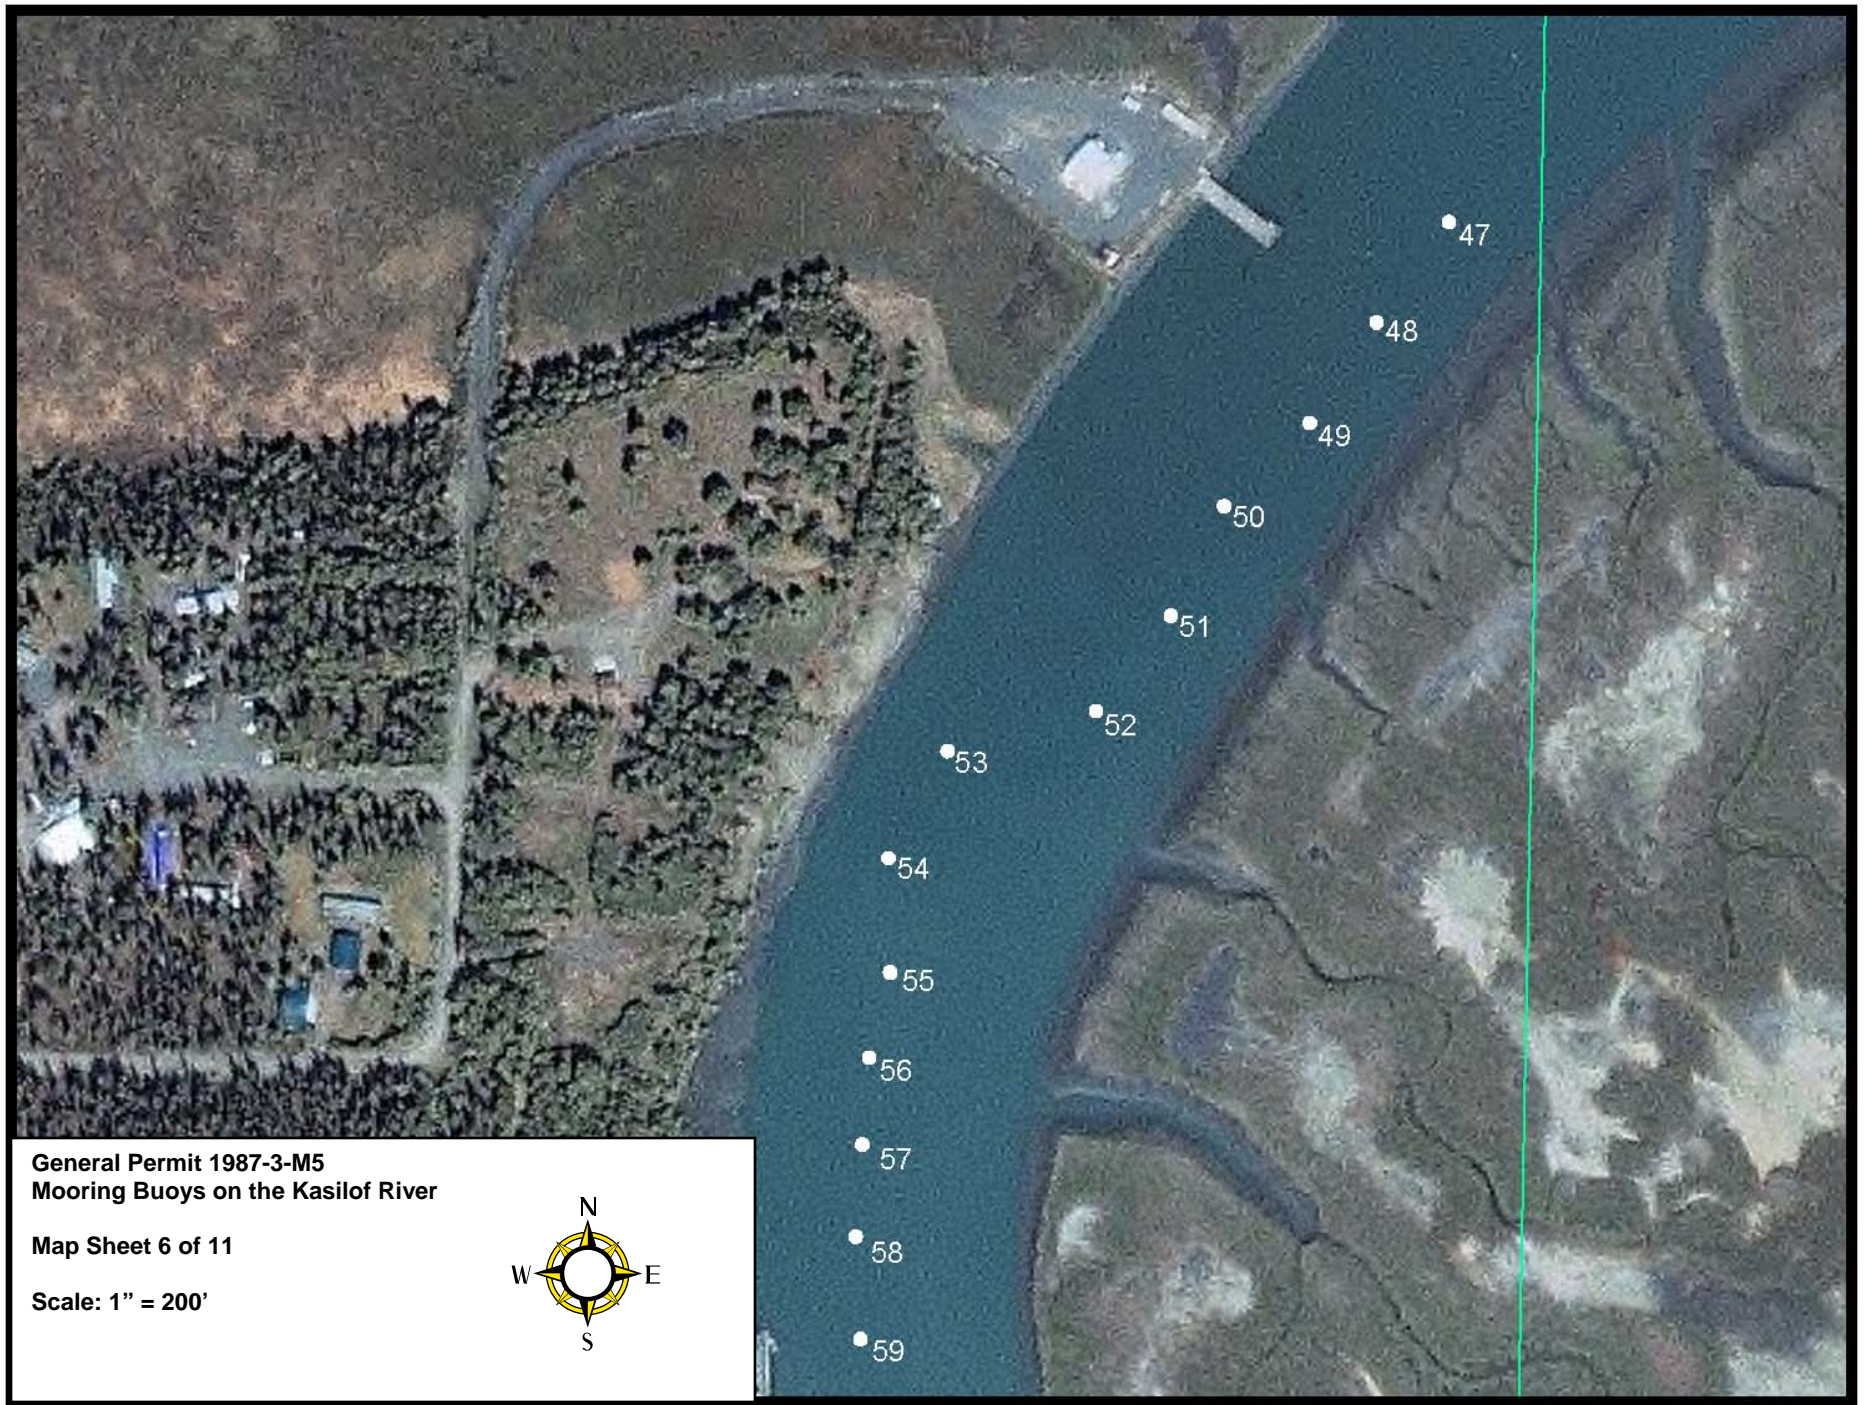

General Permit 1987-3-M5
Mooring Buoys on the Kasilof River

Map Sheet 1 of 11

Scale: 1" = 200'

General Permit 1987-3-M5
Mooring Buoys on the Kasilof River

Map Sheet 2 of 11

Scale: 1" = 200'

**General Permit 1987-3-M5
Mooring Buoys on the Kasilof River**

Map Sheet 3 of 11

Scale: 1" = 200'

General Permit 1987-3-M5
Mooring Buoys on the Kasilof River

Map Sheet 4 of 11

Scale: 1" = 200'

General Permit 1987-3-M5
Mooring Buoys on the Kasilof River

Map Sheet 5 of 11

Scale: 1" = 200'

General Permit 1987-3-M5
Mooring Buoys on the Kasilof River

Map Sheet 6 of 11

Scale: 1" = 200'

General Permit 1987-3-M5
Mooring Buoys on the Kasilof River

Map Sheet 7 of 11

Scale: 1" = 200'

Map Sheet 11 of 11

Scale: 1" = 200'