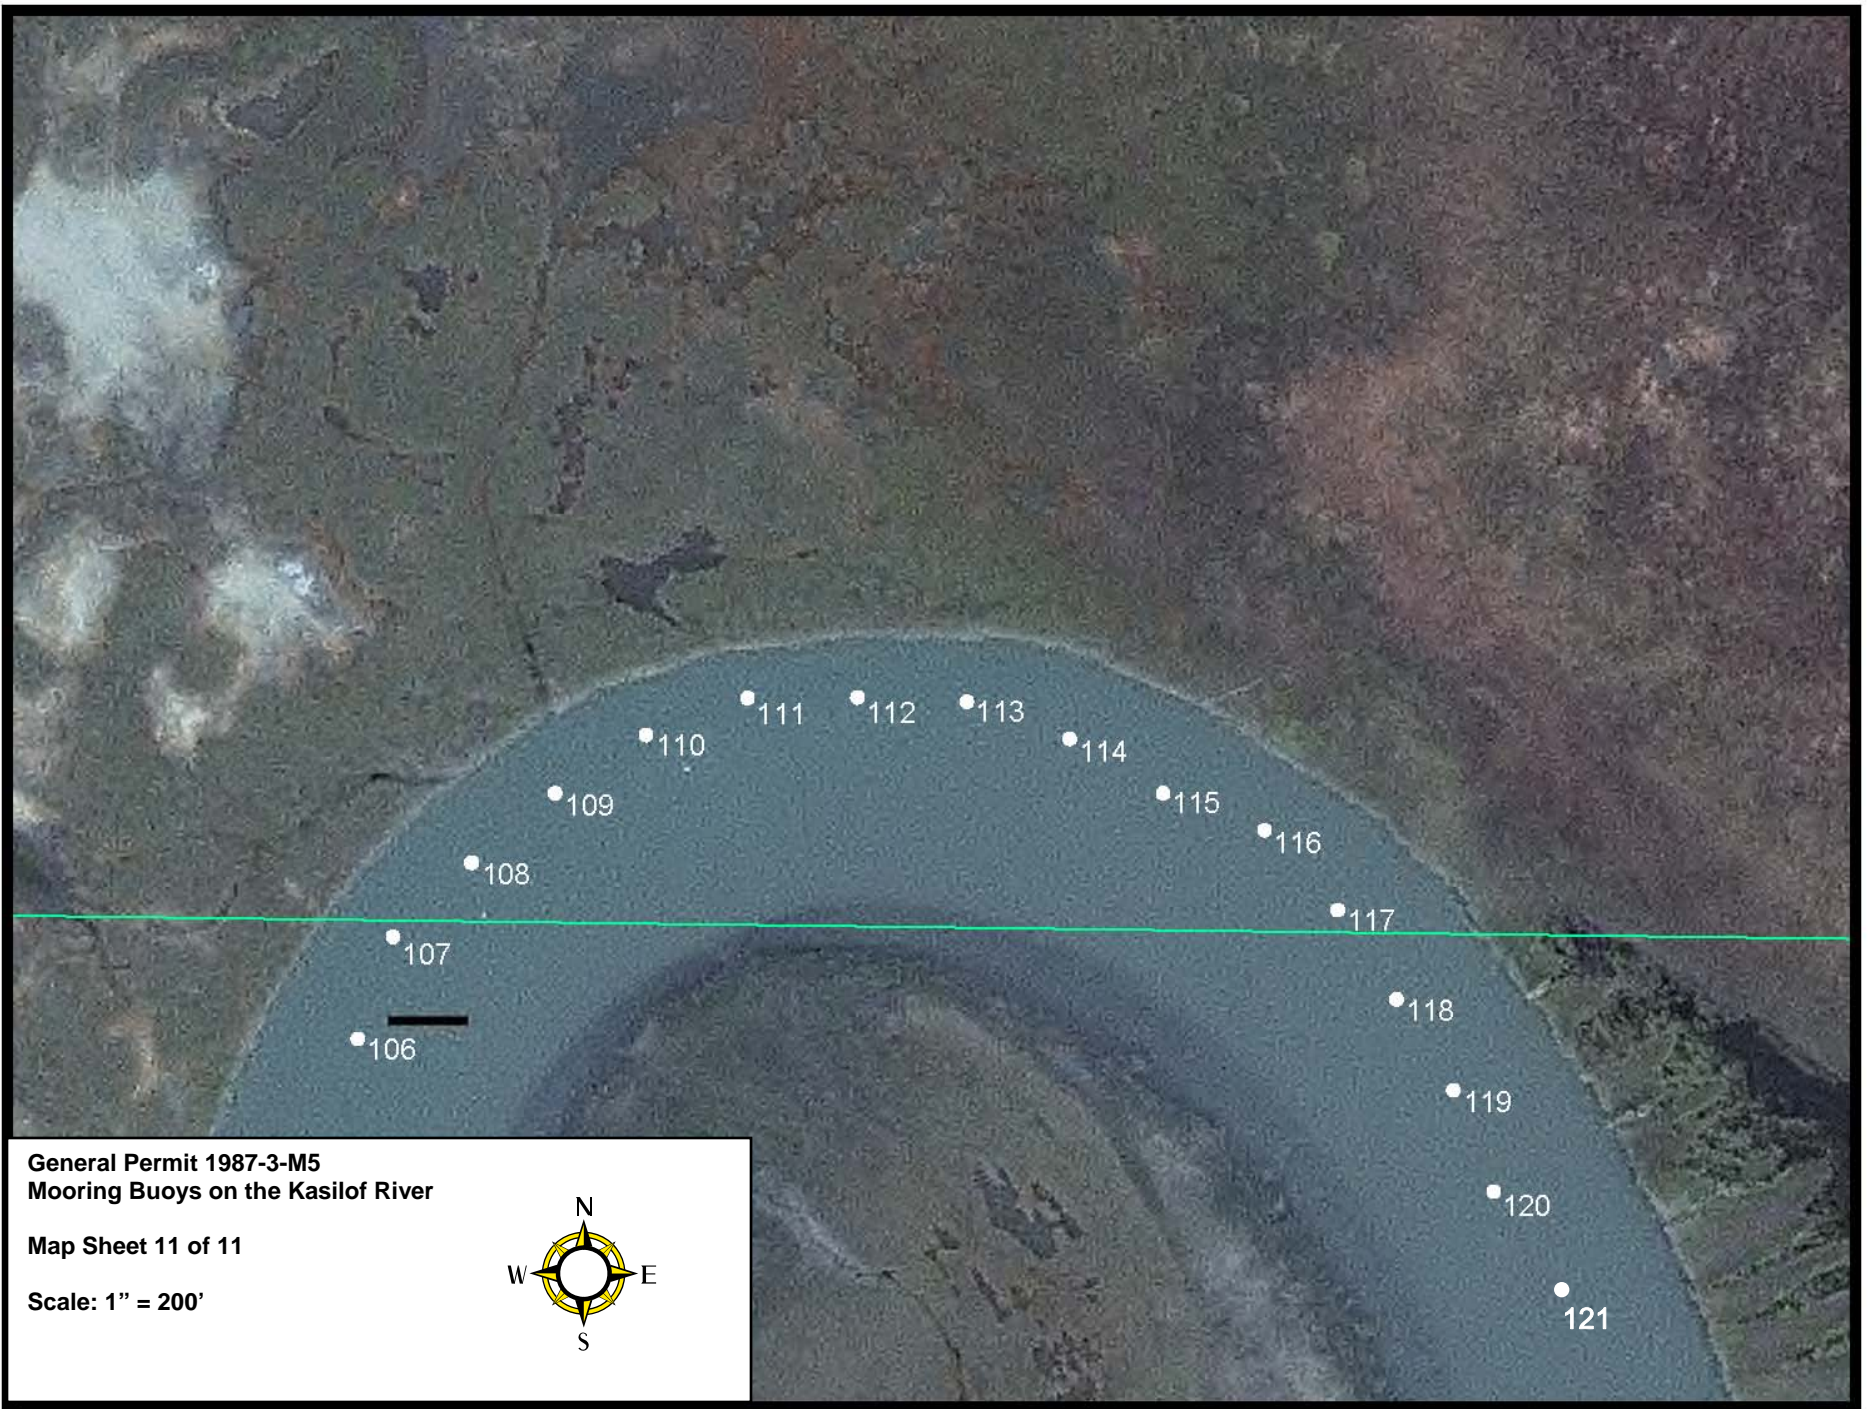

General Permit 1987-3-M5
Mooring Buoys on the Kasilof River

Map Sheet 1 of 11

Scale: 1" = 200'

General Permit 1987-3-M5
Mooring Buoys on the Kasilof River

Map Sheet 2 of 11

Scale: 1" = 200'

**General Permit 1987-3-M5
Mooring Buoys on the Kasilof River**

Map Sheet 3 of 11

Scale: 1" = 200'

General Permit 1987-3-M5
Mooring Buoys on the Kasilof River

Map Sheet 4 of 11

Scale: 1" = 200'

General Permit 1987-3-M5
Mooring Buoys on the Kasilof River

Map Sheet 5 of 11

Scale: 1" = 200'

General Permit 1987-3-M5
Mooring Buoys on the Kasilof River

Map Sheet 6 of 11

Scale: 1" = 200'

General Permit 1987-3-M5
Mooring Buoys on the Kasilof River

Map Sheet 7 of 11

Scale: 1" = 200'

General Permit 1987-3-M5
Mooring Buoys on the Kasilof River

Map Sheet 8 of 11

Scale: 1" = 200'

General Permit 1987-3-M5
Mooring Buoys on the Kasilof River

Map Sheet 9 of 11

Scale: 1" = 200'

General Permit 1987-3-M5
Mooring Buoys on the Kasilof River